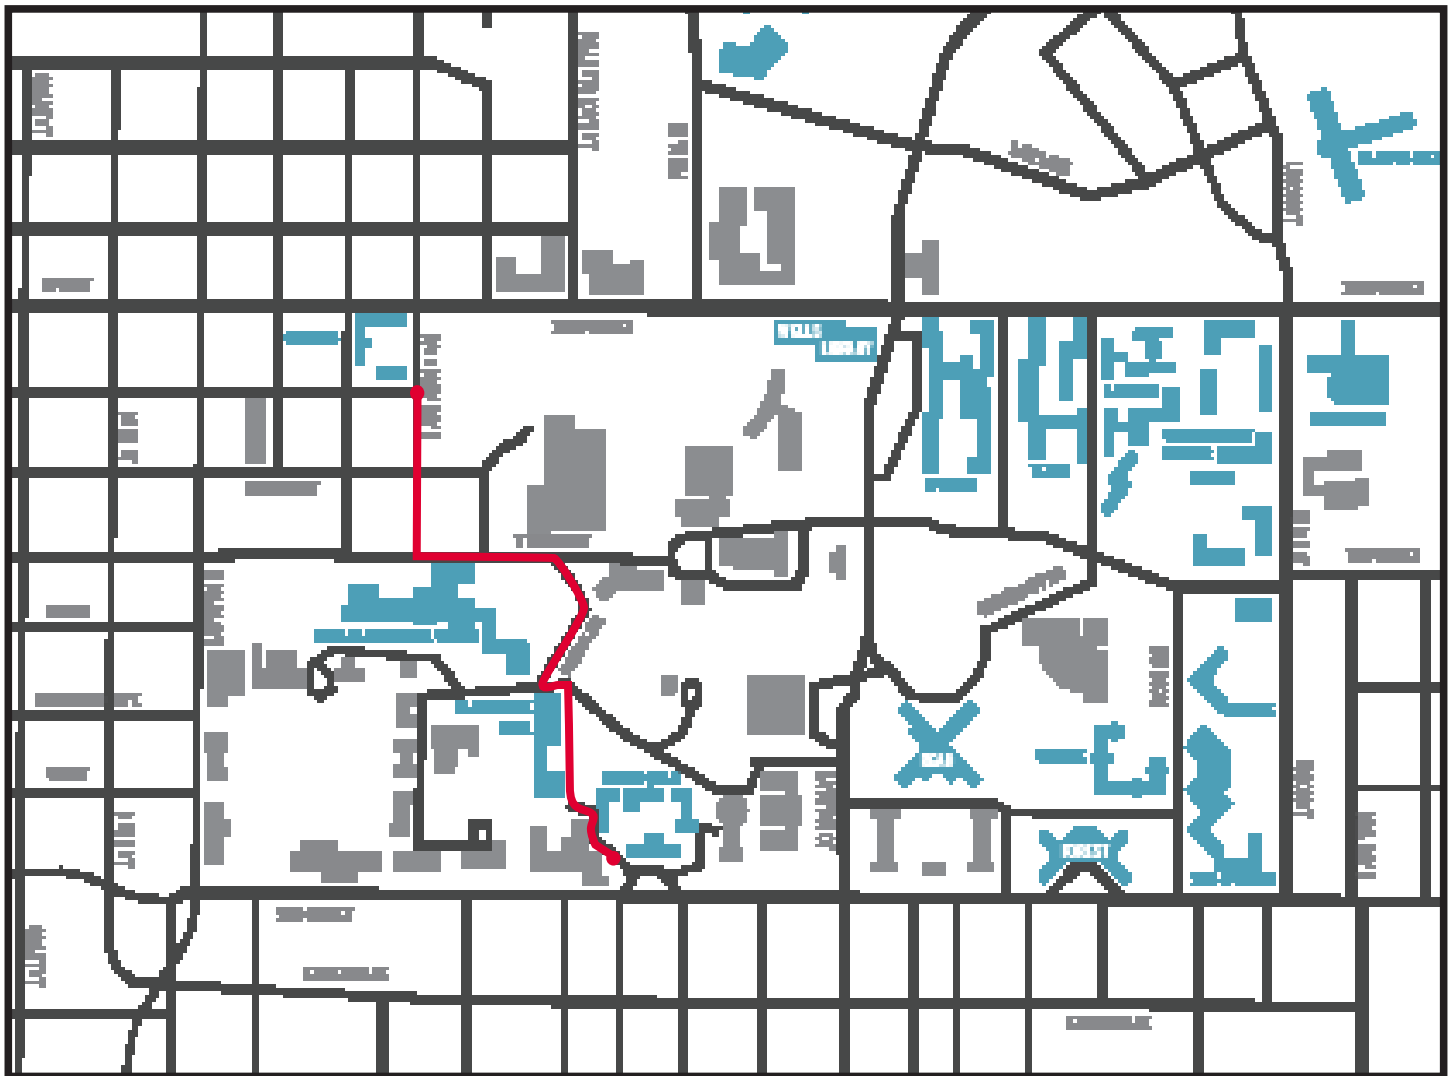

BIKE ROUTE MAP

Jordan Hall Greenhouse to Woodlawn Field
(0.5 miles, ~7 minutes)

OFFICE OF
**TRANSPORTATION DEMAND
MANAGEMENT**