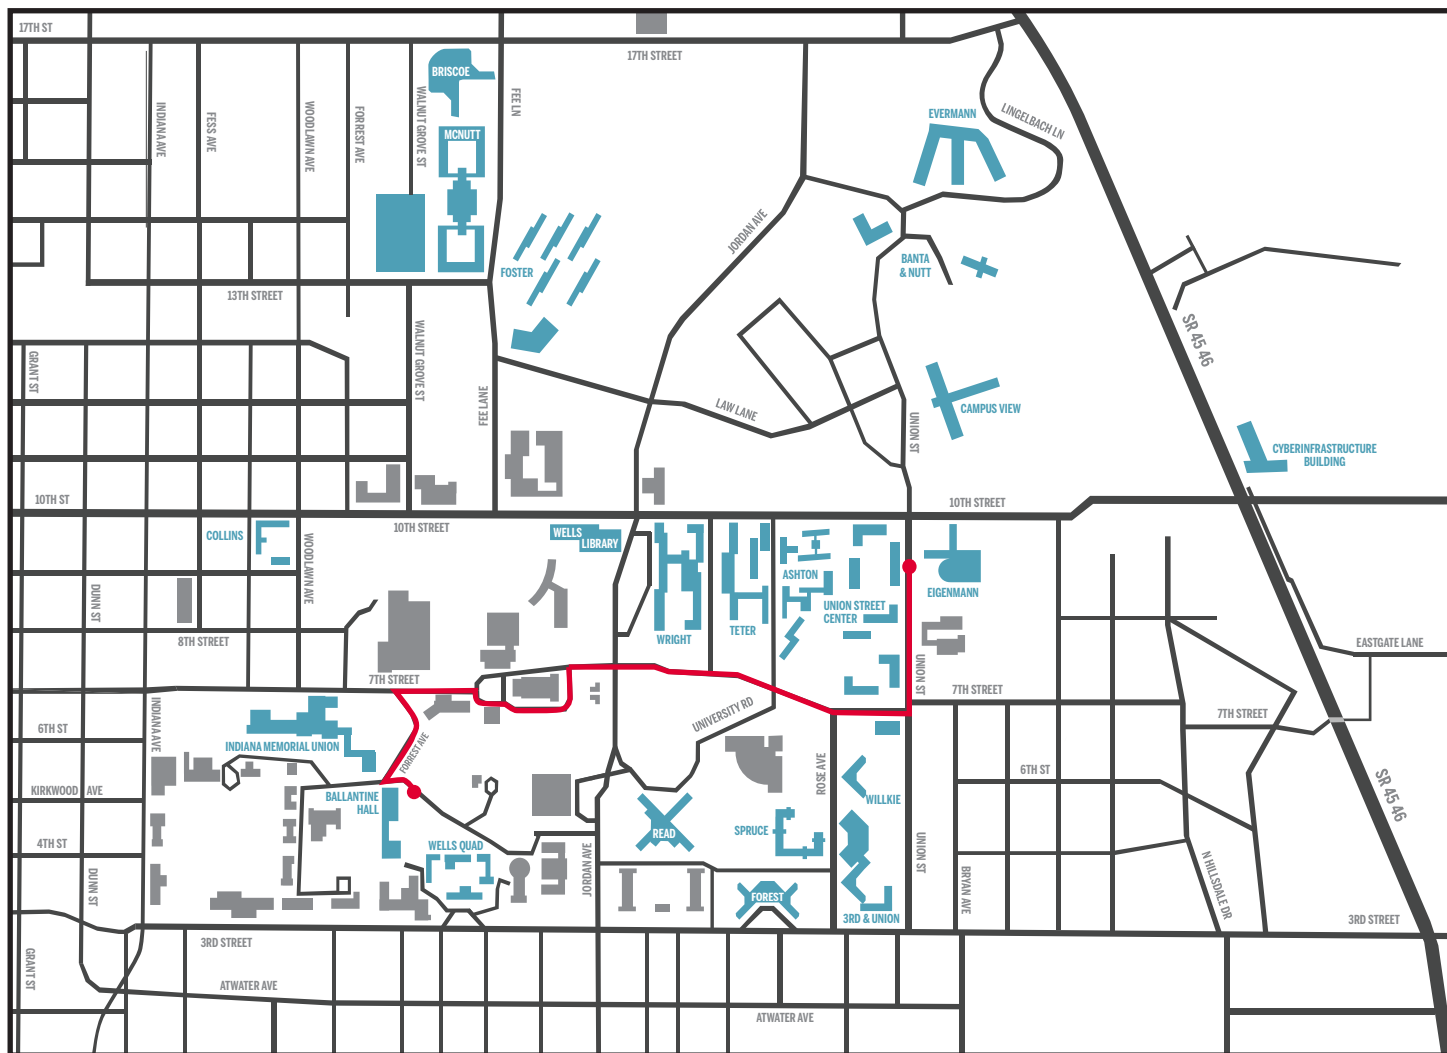

# BIKE ROUTE MAP

Ballantine Bike Hub to Eigenmann Residence Hall  
(1 mile, ~12 minutes)

OFFICE OF  
**TRANSPORTATION DEMAND  
MANAGEMENT**