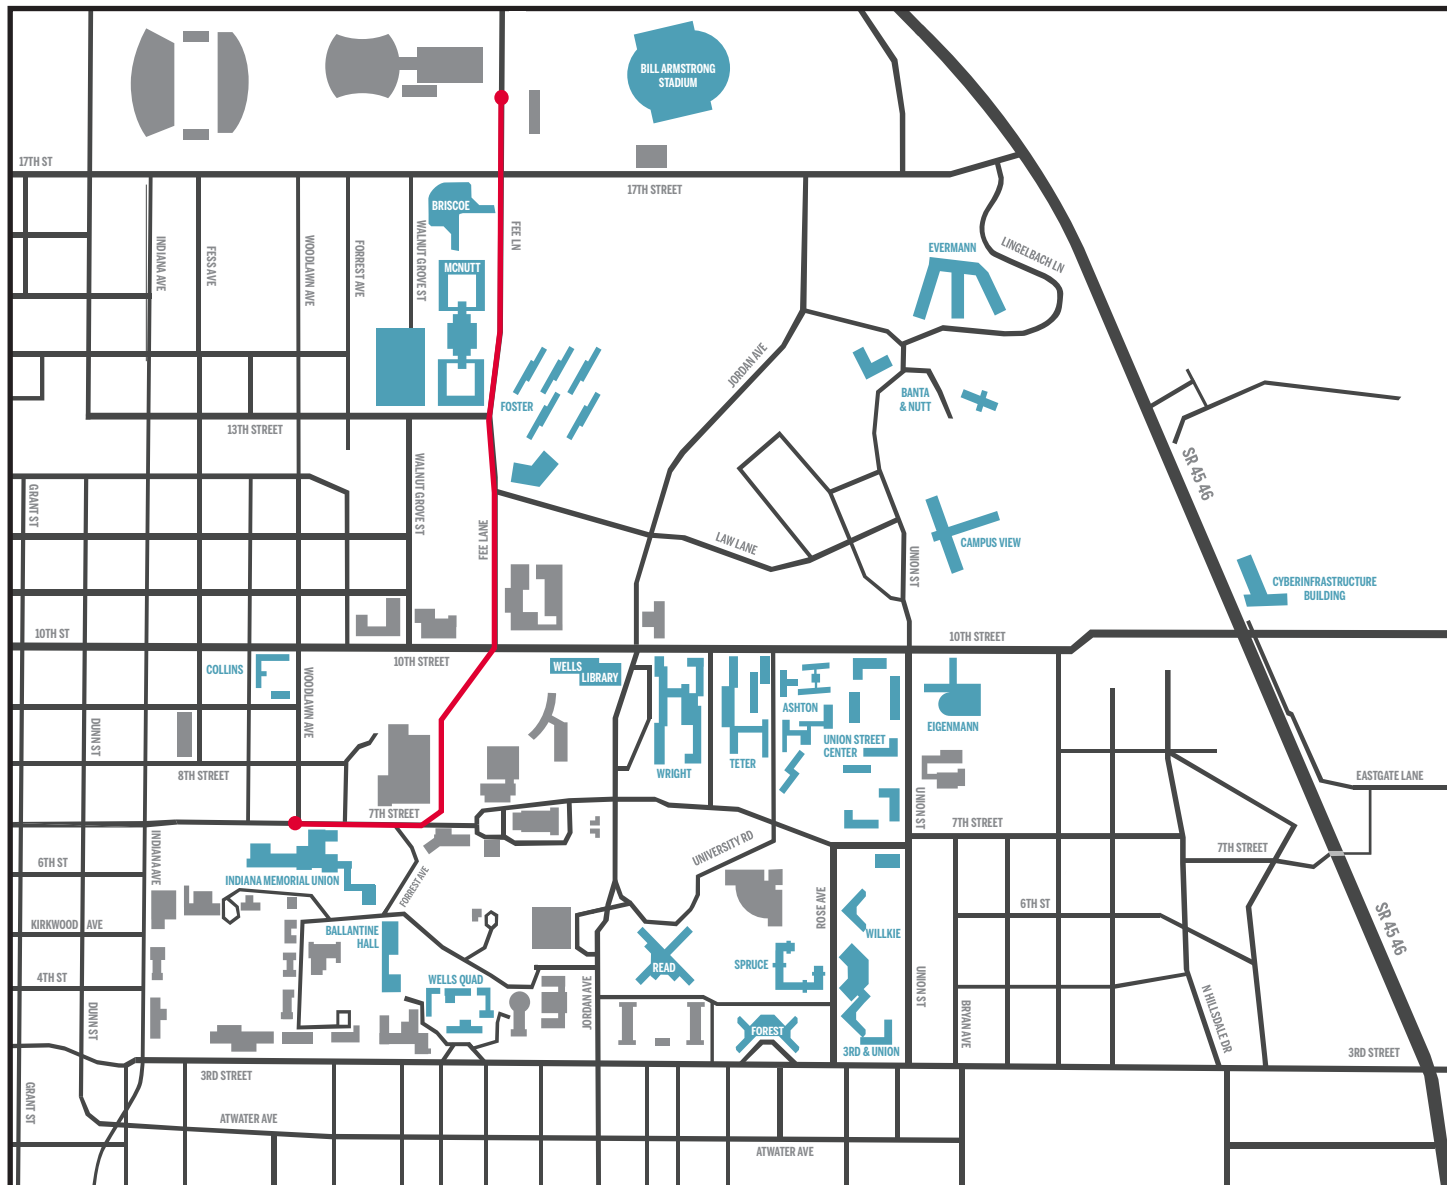

BIKE ROUTE MAP

Armstrong Stadium to the IMU (1 mile, ~12 minutes)

OFFICE OF
**TRANSPORTATION DEMAND
MANAGEMENT**